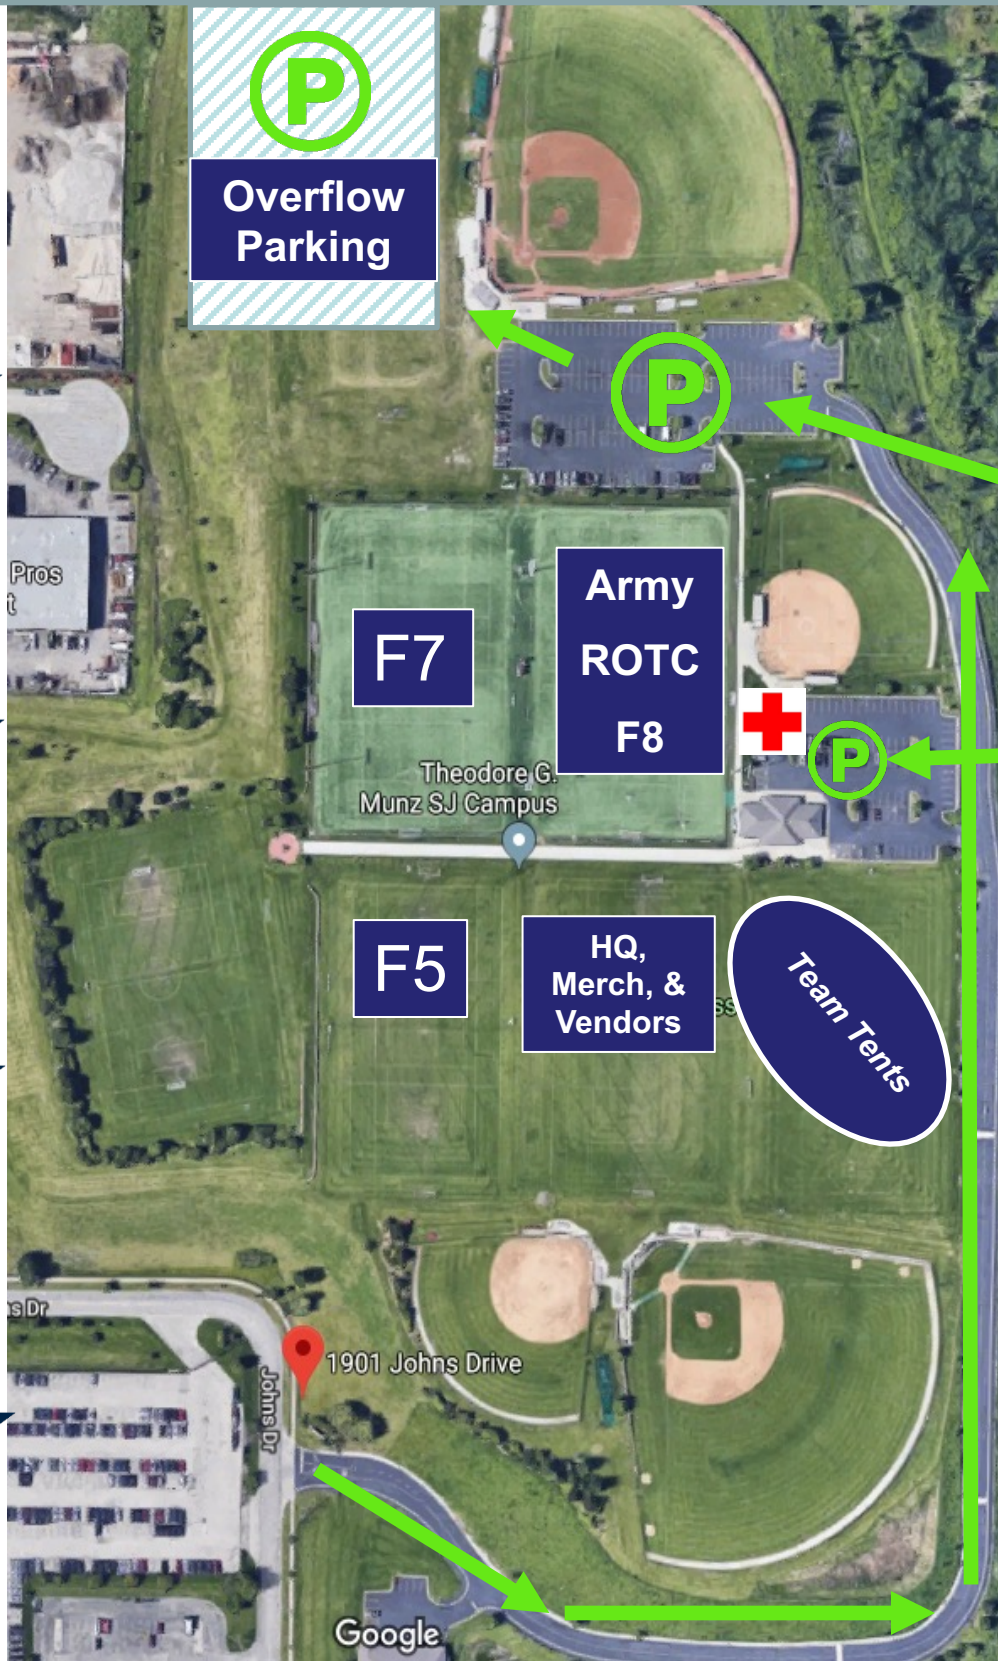

2023 NORTHSTAR MIDWEST SELECT

ARMY ROTC

ARMY ROTC

ARMY ROTC

ARMY ROTC

Please do not park illegally and do avoid private business lots; you will be towed!

Main Parking North Lot

Coach/ Staff Parking + Athlete Drop

Parking Permitted Up LEFT SIDE OF HILL

NO PARKING UP RIGHT SIDE OF HILL. FIRE LANE! YOU WILL BE TOWED!!

**Loyola Academy's Munz Campus
1901 Johns Drive, Glenview IL 60025**