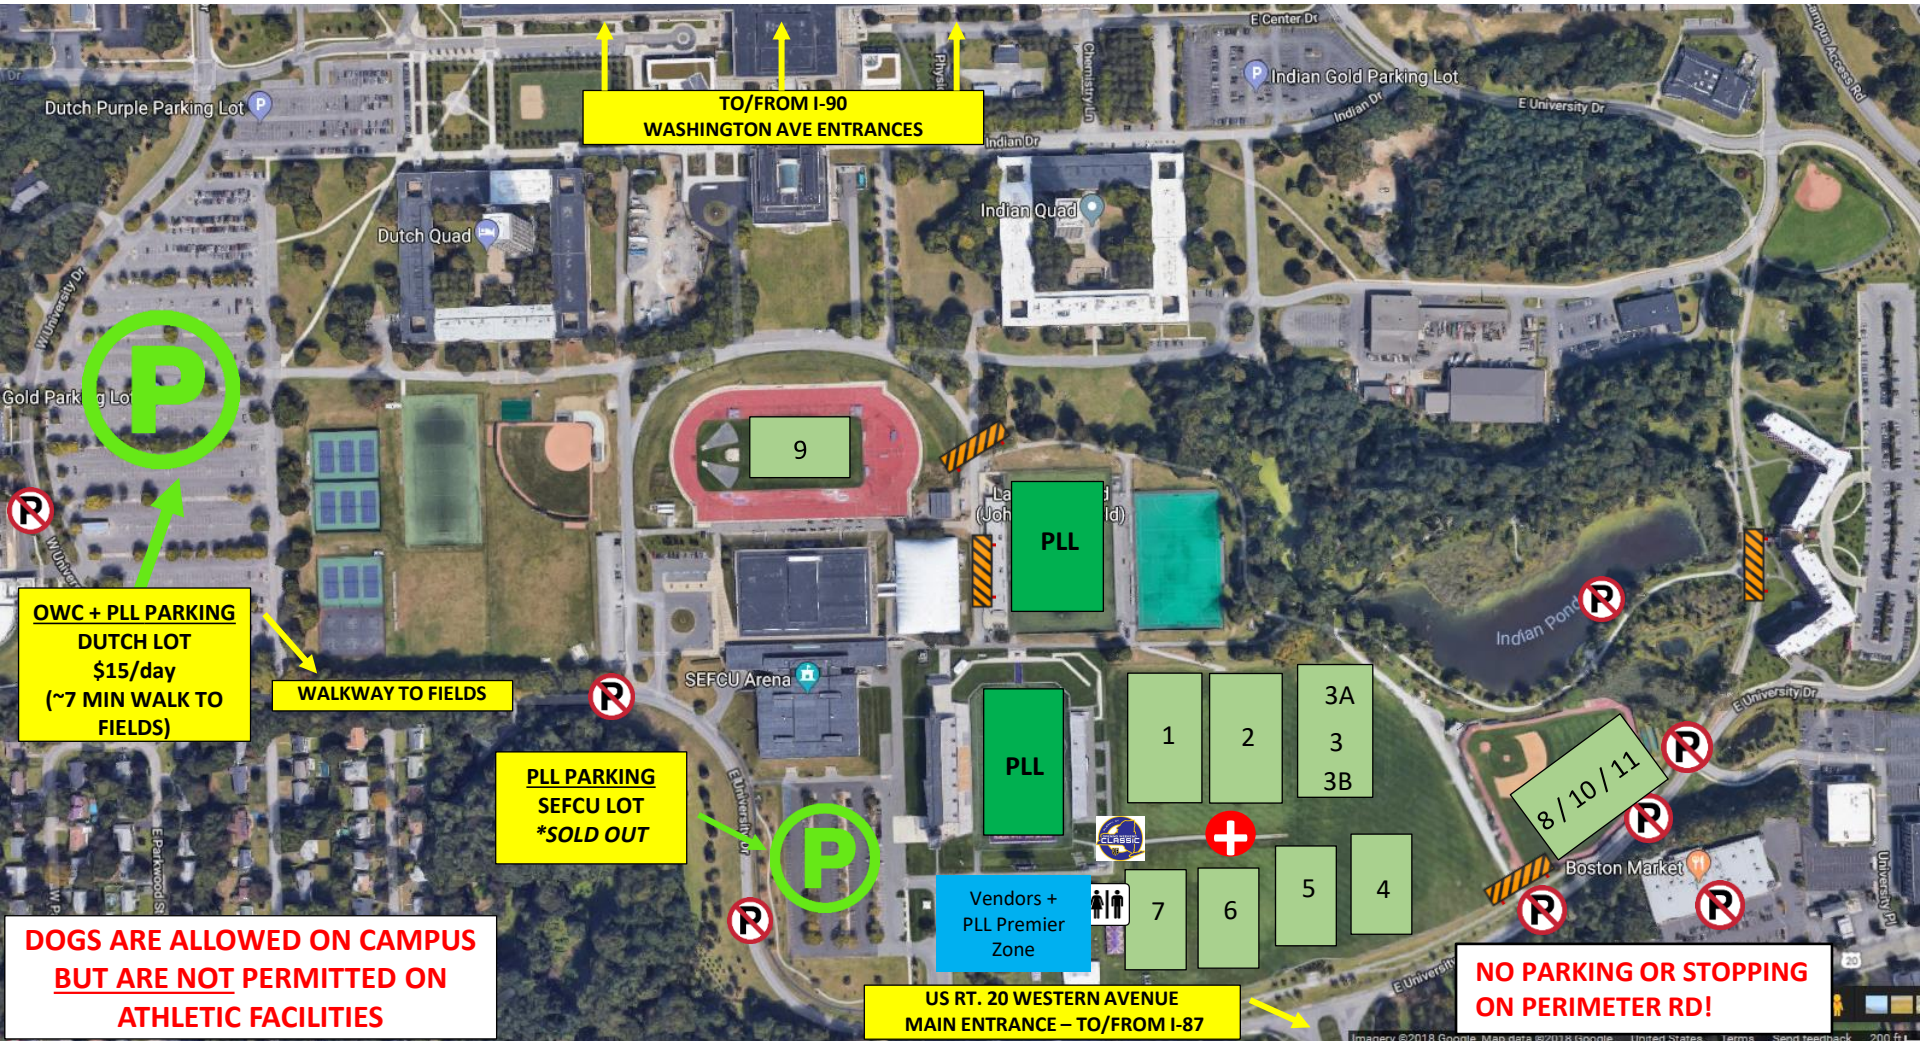

2024 PLL Opening Weekend Classic: May 31 – June 2, University at Albany

**OWC + PLL PARKING
DUTCH LOT
\$15/day
(~7 MIN WALK TO
FIELDS)**

WALKWAY TO FIELDS

**PLL PARKING
SEFCU LOT
*SOLD OUT**

**DOGS ARE ALLOWED ON CAMPUS
BUT ARE NOT PERMITTED ON
ATHLETIC FACILITIES**

**US RT. 20 WESTERN AVENUE
MAIN ENTRANCE - TO/FROM I-87**

**NO PARKING OR STOPPING
ON PERIMETER RD!**

★ **Team Tents: Along the center
access OUTSIDE ACCESS
PATHWAY or beyond Fields 3 & 4**