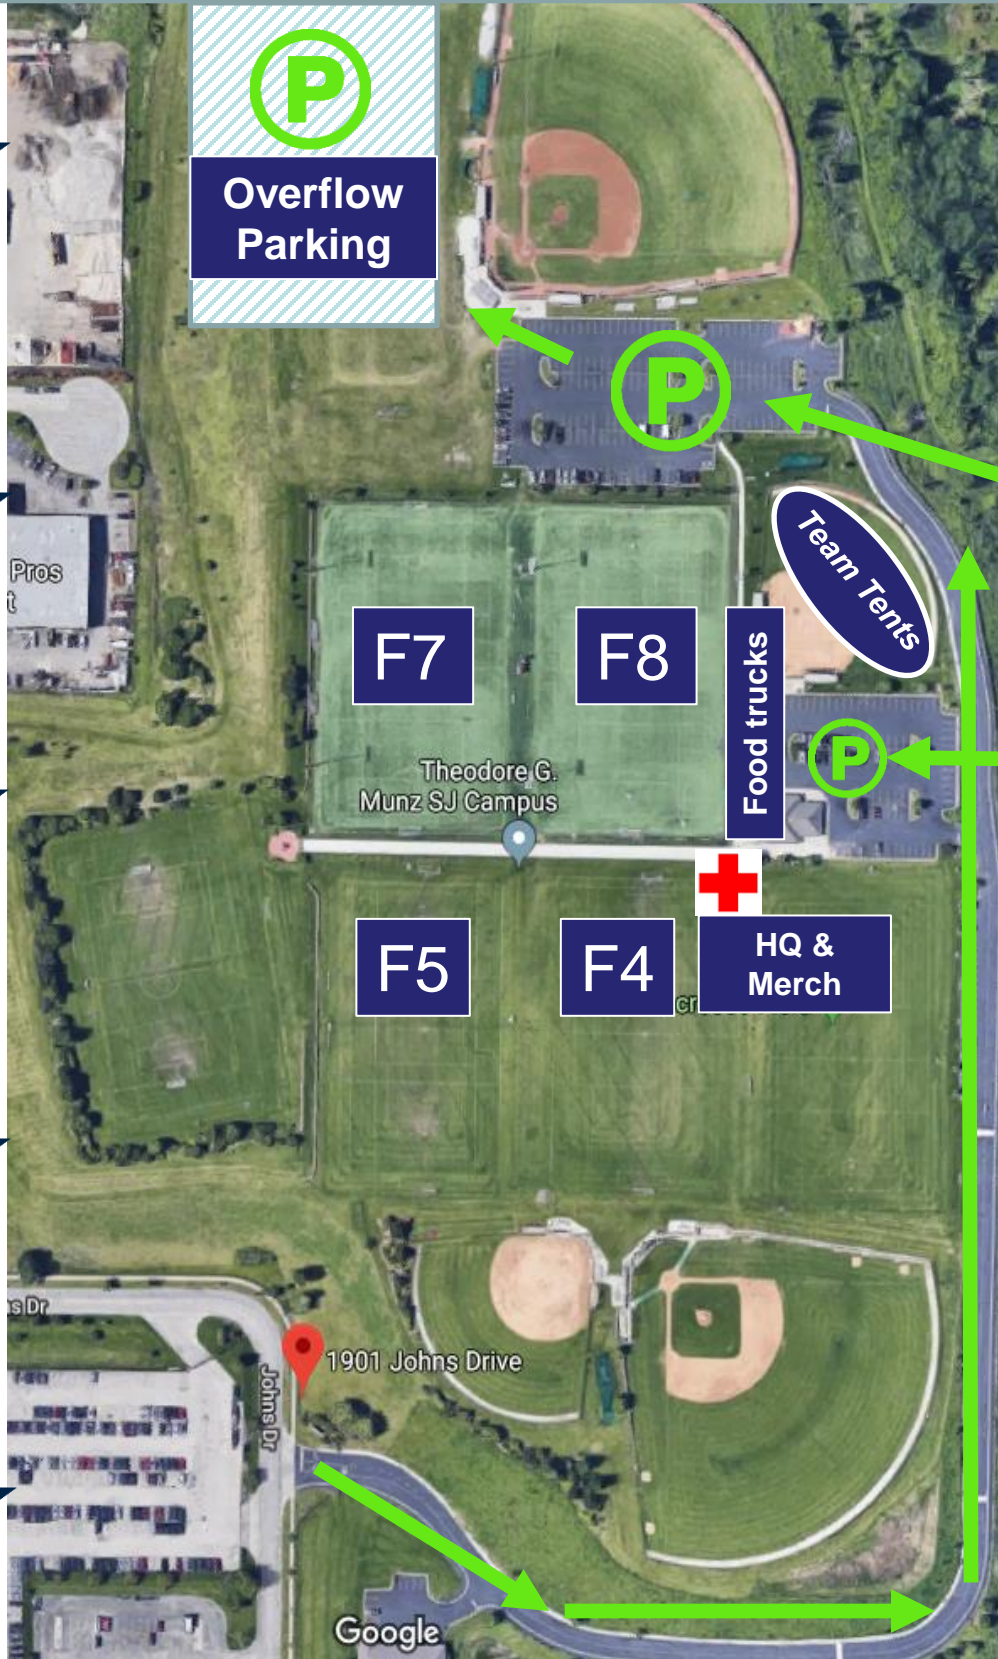

# 2024 NORTHSTAR MIDWEST SELECT

**PLEASE**  
do not  
park  
illegally  
and avoid  
private  
business  
lots; you  
will be  
towed!

**Main  
Parking  
North  
Lot**

Coach/  
Staff  
Parking  
+  
Athlete  
Drop

**P**  
Parking  
Permitted  
LEFT SIDE  
OF HILL  
ONLY

**NO  
PARKING  
UP RIGHT  
SIDE OF  
HILL.  
FIRE  
LANE!  
YOU WILL  
BE  
TOWED!!**

**Loyola Academy's Munz Campus  
1901 Johns Drive, Glenview IL 60025**